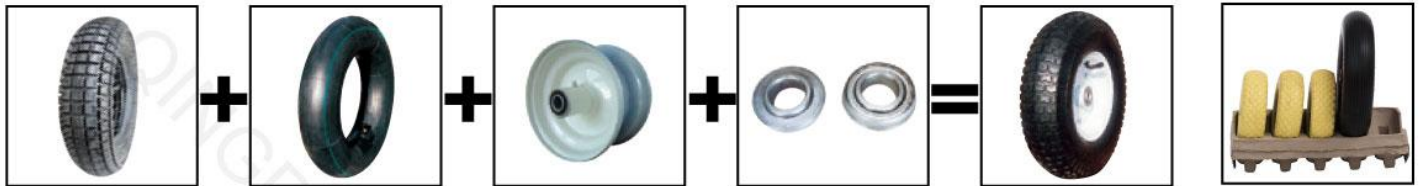

TYRE

TUBE

RIM

BEARING

WHEEL