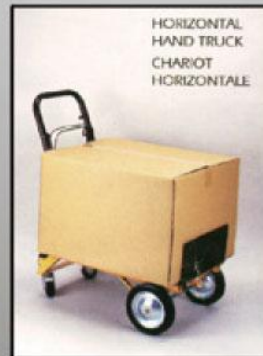

■ **CT-0223**
Size: 91x54x63cm
Capacity: 80kg
New Weight: 14kg

■ **CT-0224**
Size: 93x69x52cm
Capacity: 40kg
New Weight: 7.1kg

kinde 金德货架
SHELF

Hand trolley

HORIZONTAL POSITION
POSITION HORIZONTALE

HORIZONTAL
HAND TRUCK
CHARIOT
HORIZONTALE