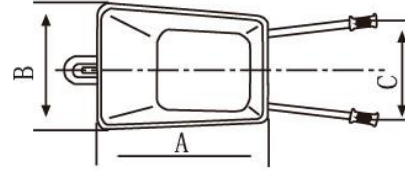

MODEL	GS	LAYER	SIZE	LOAD CAPACITY
KWH30		6 layers	H:200xL:90xD:45cm	100kg/Layer
KWH20		5 layers	H:180xL:90xD:45cm	175kg/Layer

Wheel Barrow

WB3800

Weight: 12.7kg
 Load Capacity (kg):100
 Water Capacity(L) :60
 Sand Capacity (L) : 4
 Wheel: 13"x3"
 L/H/C (mm):1380x540x450
 A/B/h(mm):820x580x210