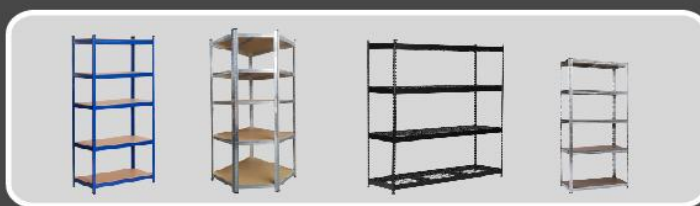

Qingdao Jindeshun Metal Products Co.,Ltd.

-2023

www.qdjindeshun.com

COMPANY PROFILE

Qingdao Jindeshun Metal Products Co.,Ltd, was founded in 2012. Recent two years, we invested over CNY 20 million to establish new Manufactory in the Industrial Park of Lingang Economic Zone in Huangdao of Qingdao. The new factory covers an area of 20,000 m², which includes product line of 15,000 m² equipped with modern production equipments such as Automatic rolling forming lines, powder coating line, auto power coating machine. The annual productivity is 1.2 million shelf for our factory. In another words,3000 shelves are dispatched to all over the world every day.