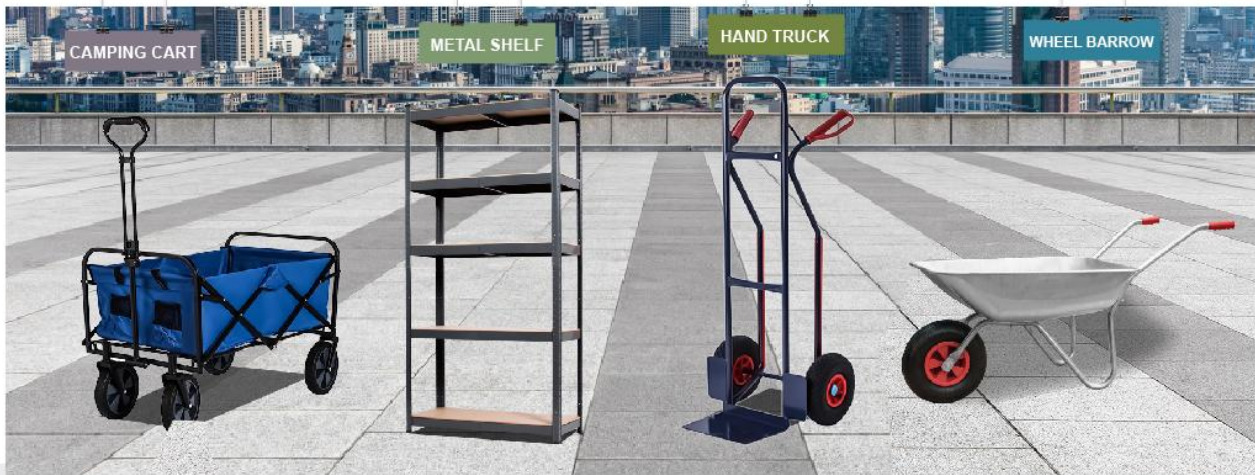

Qingdao Jindeshun Metal Products Co.,Ltd.

-2023

www.qdjindeshun.com

COMPANY PROFILE

Qingdao Jindeshun Metal Products Co.,Ltd, was founded in 2012. Recent two years, we invested over CNY 20 million to establish new Manufactory in the Industrial Park of Lingang Economic Zone in Huangdao of Qingdao. The new factory covers an area of 20,000 m², which includes product line of 15,000 m² equipped with modern production equipments such as Automatic rolling forming lines, powder coating line, auto power coating machine. The annual productivity is 1.2 million shelf for our factory. In another words,3000 shelves are dispatched to all over the world every day.