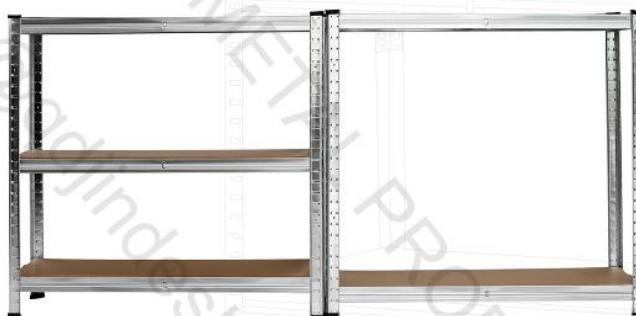

HOT KLT20C>>

MODEL	GS	LAYER	SIZE	LOAD CAPACITY
KLT20C		5 layers	H:180xL:90xD:40cm	175kg/Layer
KLT42		4 layers	H:148xL:75xD:30cm	100kg/Layer
KPT20A		5 layers	H:180xL:90xD:45cm	175kg/Layer
KLT17		4 layers	H:172xL:75xD:30cm	150kg/Layer
KLT160		4 layers	H:180xL:160xD:60cm	250kg/Layer
KLT50		4 layers	H:180xL:160xD:50cm	250kg/Layer