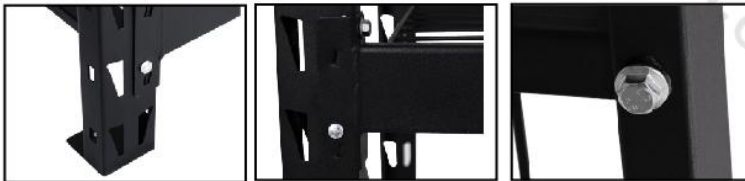

KIT99>>

MODEL	GS	LAYER	SIZE	LOAD CAPACITY
KIT99		4 layers	H:183xL:196xD:60.5cm	800kg/Layer