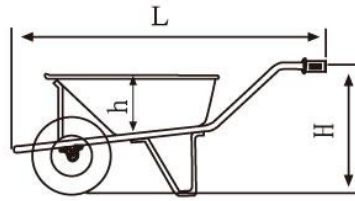

KWT120>>

MODEL	GS	SIZE	LOAD CAPACITY
KWT120		H:180xL:120xD:60/30cm	175kgs/Below layer 30kgs/Upper layer

MODEL	GS	LAYER	SIZE	LOAD CAPACITY
KSW201		4 layers	H:140xL:76xD:32cm	200kg/Layer
KSW202		4 layers	H:180xL:91xD:45cm	200kg/Layer
KSW202A		4 layers	H:182xL:91xD:45cm	200kg/Layer

MODEL	GS	LAYER	SIZE	LOAD CAPACITY
KWH30		6 layers	H:200xL:90xD:45cm	100kg/Layer
KWH20		5 layers	H:180xL:90xD:45cm	175kg/Layer

Wheel Barrow

WB3800

Weight: 12.7kg
 Load Capacity (kg):100
 Water Capacity(L) :60
 Sand Capacity (L) : 4
 Wheel: 13"x3"
 L/H/C (mm):1380x540x450
 A/B/h(mm):820x580x210