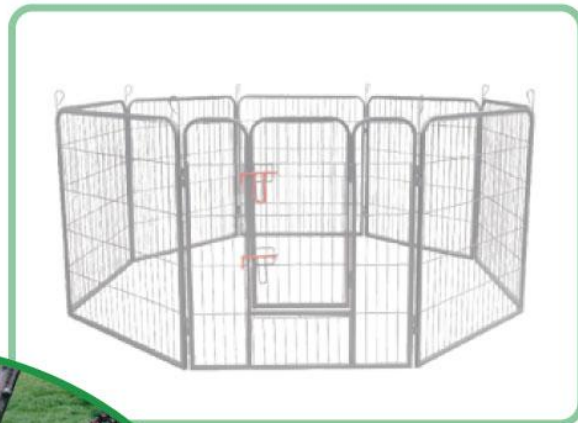

CT-010
800x800cm